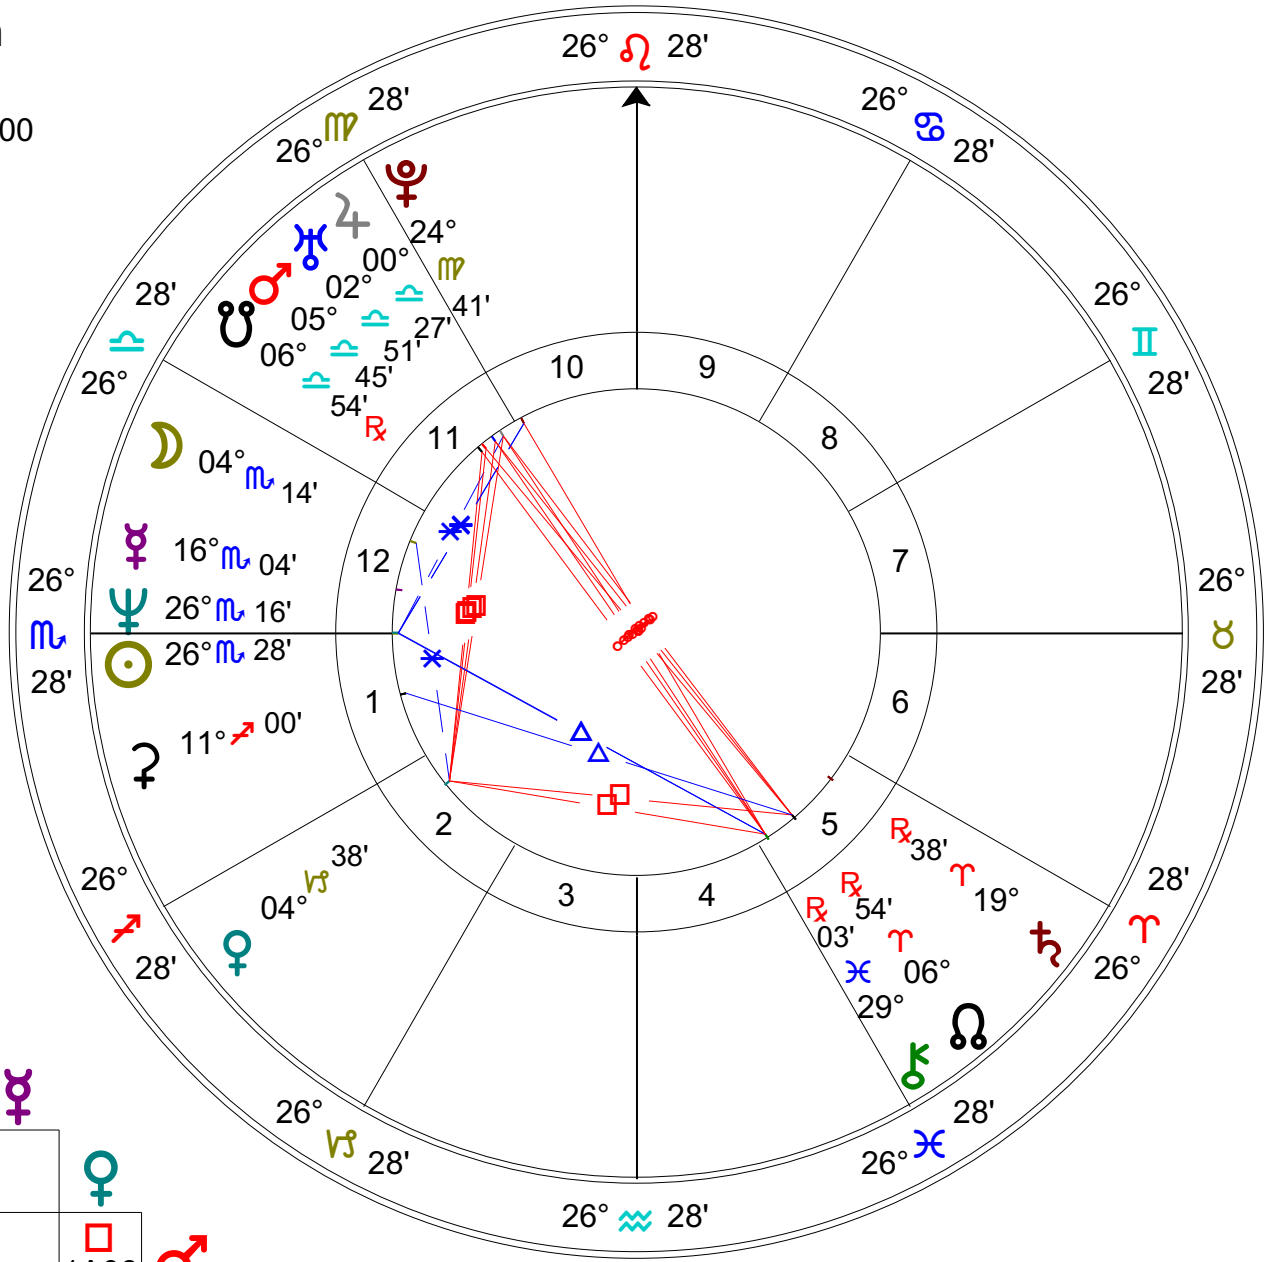

Owen Wilson
 Natal Chart
 Nov 18 1968, Mon
 12:00 pm CST +6:00
 Dallas, Texas
 32°N47' 096°W48'
 Geocentric
 Tropical
 Sun on 1st
 Mean Node

Compliments of:-
 Lynn Hayes
 103 W. Weaver St. #4
 Carrboro NC 27510
 866-575-LYNN (5966)
 www.astrodynamics.net