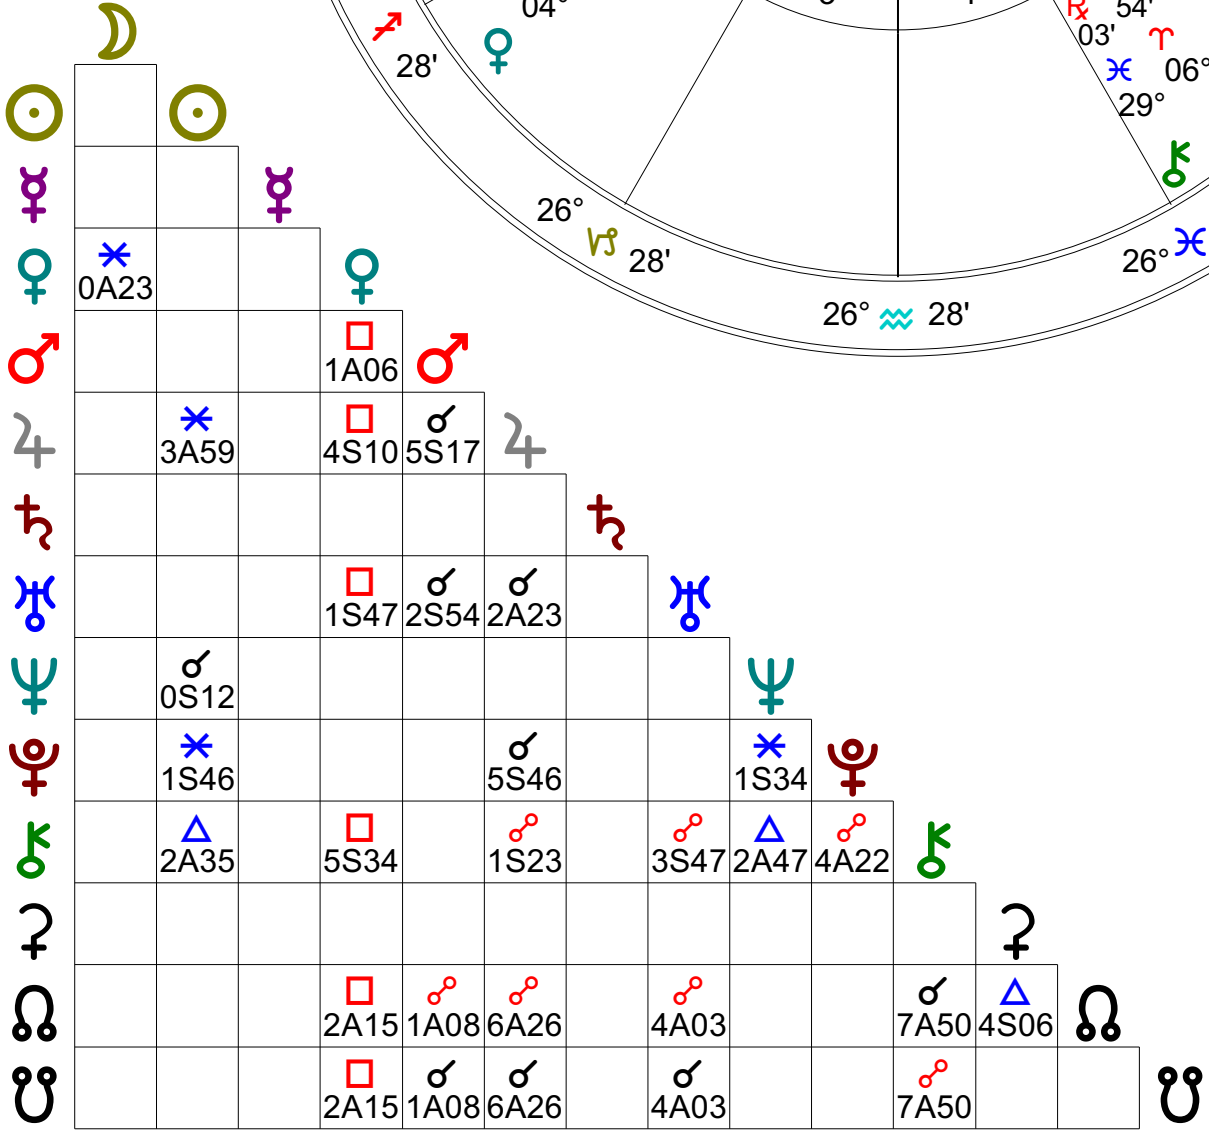

Owen Wilson
 Natal Chart
 Nov 18 1968, Mon
 12:00 pm CST +6:00
 Dallas, Texas
 32°N47' 096°W48'
 Geocentric
 Tropical
 Sun on 1st
 Mean Node

Compliments of:-
 Lynn Hayes
 103 W. Weaver St. #4
 Carrboro NC 27510
 866-575-LYNN (5966)
 www.astrodynamics.net