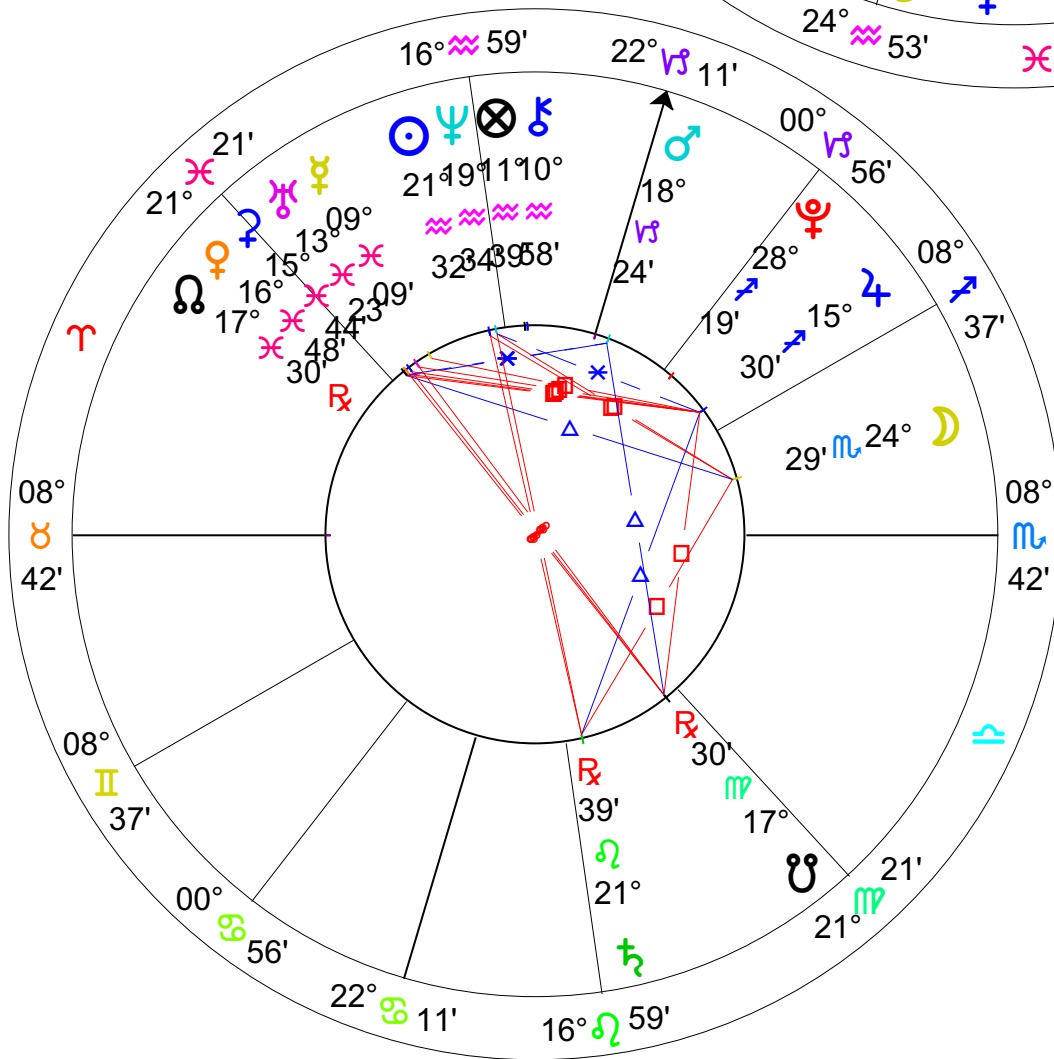

Upper Right
United States Sibley Chart
 Natal Chart

Jul 4 1776 NS
 5:10 pm LMT +5:00:39
 Philadelphia, PA
 39°N57'08" 075°W09'51"
 Geocentric
 Tropical
 Placidus
 Mean Node

Mean Node
 Placidus
 Tropical
 Geocentric
 39°N48'06" 089°W38'37"
 Springfield, IL
 10:13 am CST +6:00
 Feb 10 2007
 Natal Chart
Obama announcement
 Bottom Left