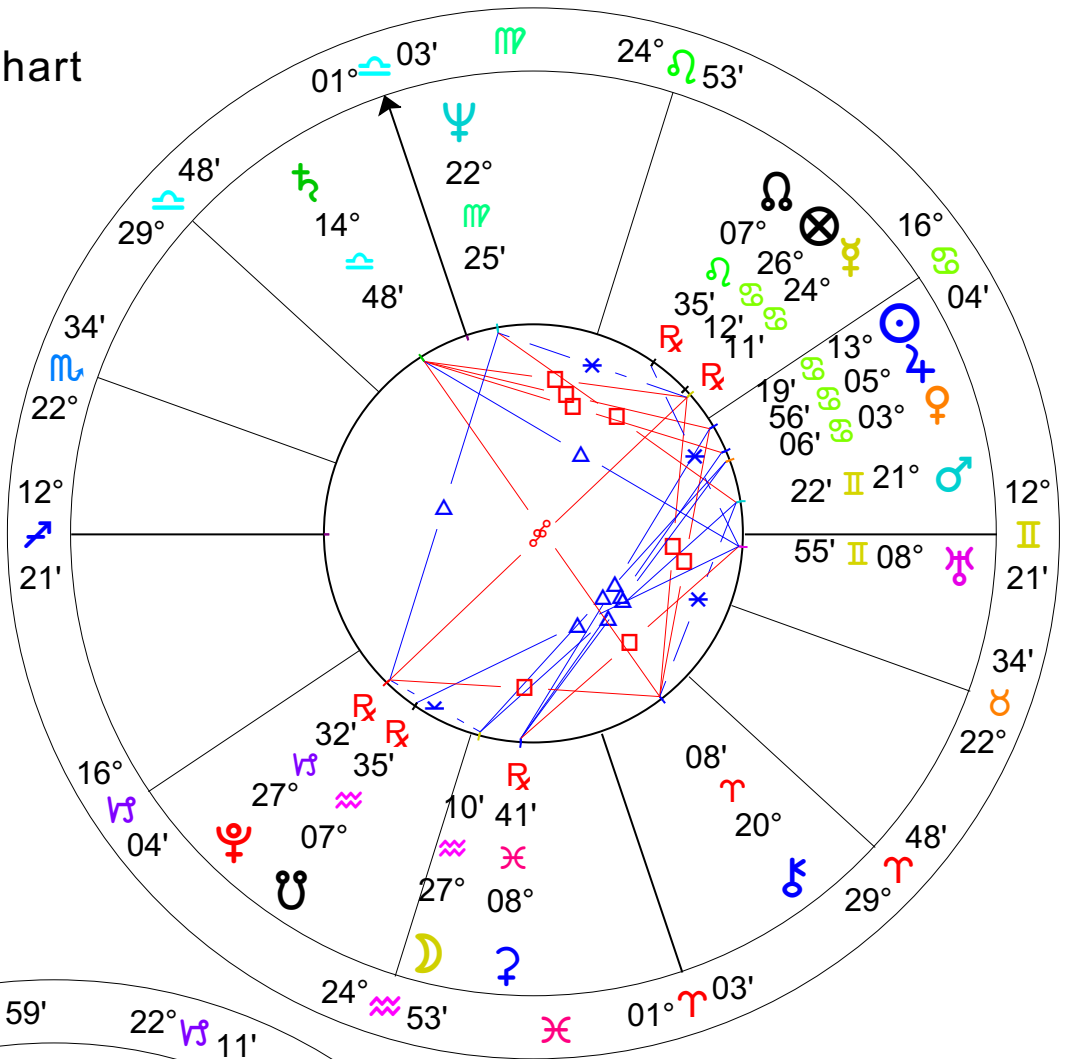

Upper Right
United States Sibley Chart
 Natal Chart

Jul 4 1776 NS
 5:10 pm LMT +5:00:39
 Philadelphia, PA
 39°N57'08" 075°W09'51"
 Geocentric
 Tropical
 Placidus
 Mean Node

Mean Node
 Placidus
 Tropical
 Geocentric
 39°N48'06" 089°W38'37"
 Springfield, IL
 10:13 am CST +6:00
 Feb 10 2007
 Natal Chart
Obama announcement
 Bottom Left