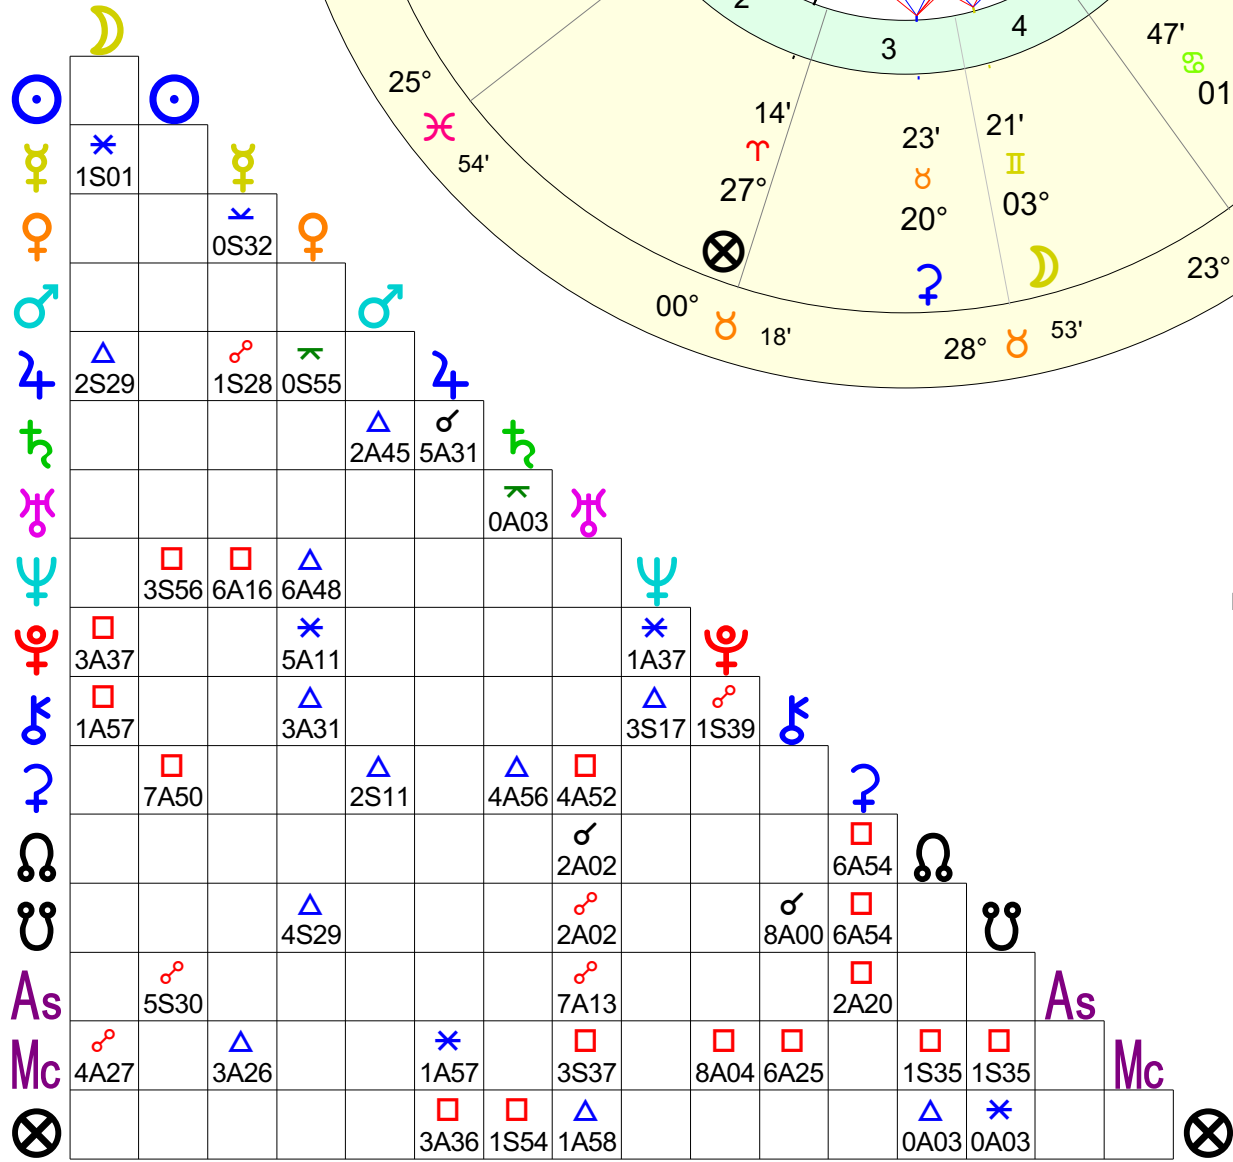

Barack Obama
 Natal Chart
 Aug 4 1961
 7:24 pm AHST +10:00
 Honolulu, HI
 21°N18'25" 157°W51'30"
 Geocentric
 Tropical
 Placidus
 True Node

Compliments of:-
 Lynn Hayes/ AstroDynamics
 103 West Weaver St. #4
 Carrboro, NC 27510
 919-360-8373
www.astrodynamics.net