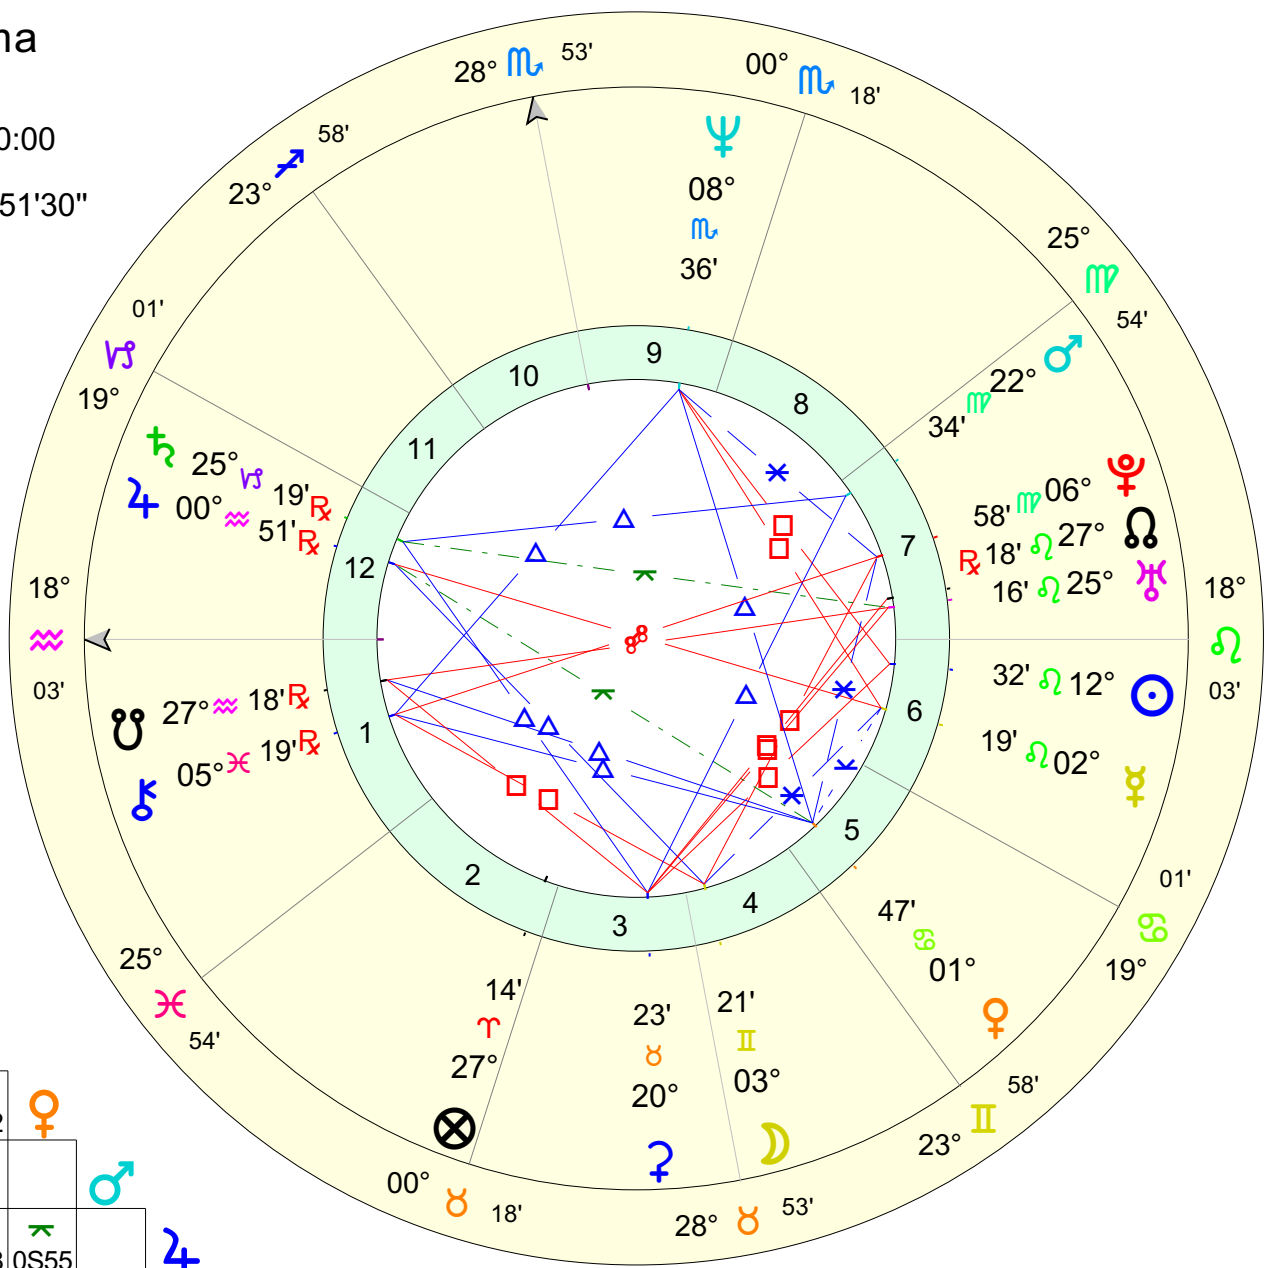

Barack Obama
 Natal Chart
 Aug 4 1961
 7:24 pm AHST +10:00
 Honolulu, HI
 21°N18'25" 157°W51'30"
 Geocentric
 Tropical
 Placidus
 True Node

Compliments of:-
 Lynn Hayes/ AstroDynamics
 103 West Weaver St. #4
 Carrboro, NC 27510
 919-360-8373
www.astrodynamics.net